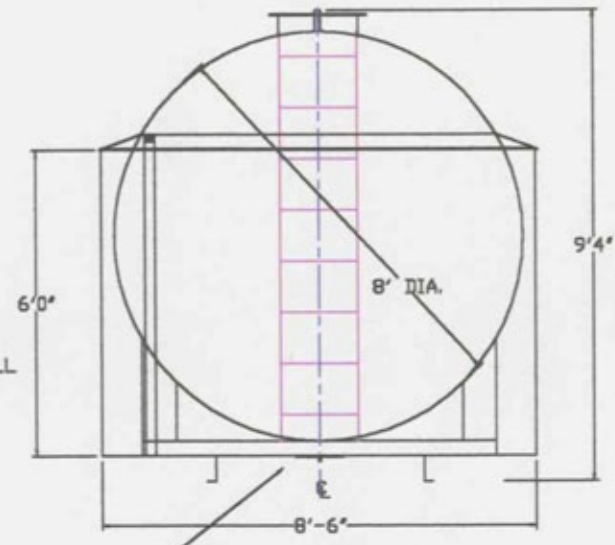

SIDE VIEW

END VIEW

SPECIFICATIONS		COATING: EXTERIOR- RED OXIDE PRIMER/BLUE ENAMEL		TESCO RESOURCES, INC. 83 UNION CITY RD. PROSPECT, CT 06712 TEL: (800) 33-TESCO (338-3726)					
		INTERIOR- NONE							
CAPACITY IN GALLONS: 8000 GALLONS		SURFACE PREP: TOUCH UP							
MATERIAL: A569		OPENINGS: SEE SKETCH		MODEL	TR6KC				
THICKNESS OR GAUGE:		(1) 4" NPT FITTING		CAPACITY	6,000 GALLONS				
INNER TANK: HEAD- 5/16"		(1) 3" NPT FITTINGS		TYPE	110% DIKE TANK				
SHELL- 1/4"		(3) 2" NPT FITTINGS		DRY WEIGHT	11,500 LBS.				
OUTER TANK: HEAD- 7 GA		(1) 18" LOOSE BOLT MANWAY		SCALE: NONE	CHECKED: HCB	DRAWN BY: HCB	DATE: 12/20/93	APPS BY:	DWG #: TR6KC
SHELL- 10 GA									
LABELING: UL 142 ABOVEGROUND									